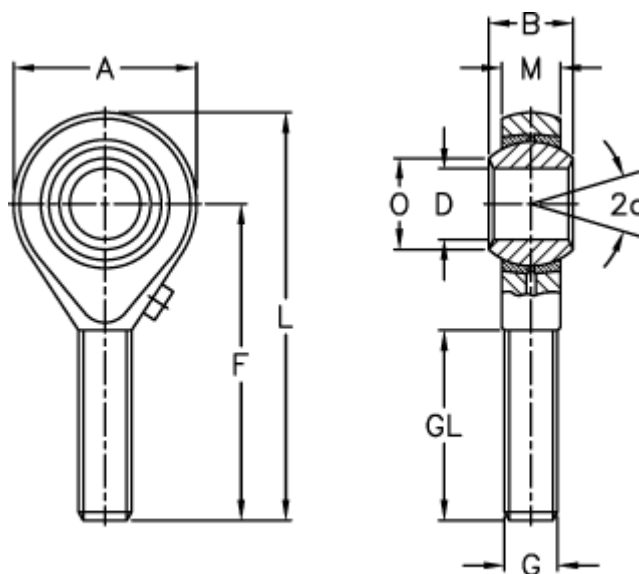

Article number: 54300920

Description: LDK Rod end POS 20

## Measures

A	= 46	L	= 101
a (degrees)	= 14	M	= 18.00
B	= 25	O	= 24.30
D	= 20	Static load C0 (kN)	= 50.0
Dynamic load C (kN)	= 23.0	Weight (g)	= 340
F	= 78		
g	= M20x1,5		
GL	= 47		